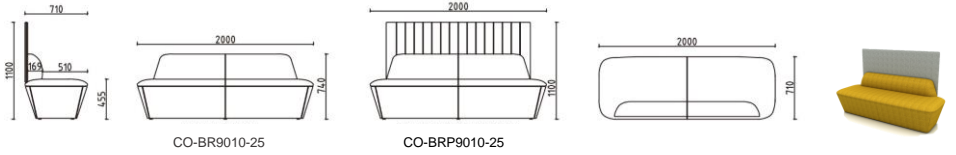

**BOOMERANG
SERIES**

offmax

CO-LF9011-20

BOOMERAGE

Allows modulation into an array of shapes to match your furnishing. Available in different width and height, it is ideal for achieving a perfect balance between privacy and visibility.

可隨意組合出多種不同形狀，具有不同的寬度及高度，輕鬆助你在私隱度和透明度之間達到理想的平衡。

BOOMERANG SPECIFICATION

BOOMERANG SPECIFICATION

CO-BRT9011-31

CO-BRT9011-30

CO-BRT9011-31

CO-BRT9011-10

CO-BRT9011-20