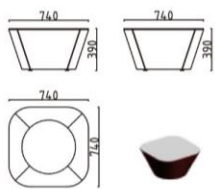

**BOOMERANG
SERIES**

offmax

CO-LF9011-20

BOOMERAGE

Allows modulation into an array of shapes to match your furnishing. Available in different width and height, it is ideal for achieving a perfect balance between privacy and visibility.

可隨意組合出多種不同形狀，具有不同的寬度及高度，輕鬆助你在私隱度和透明度之間達到理想的平衡。

BOOMERANG SPECIFICATION

BOOMERANG SPECIFICATION

CO-BRT9011-31

CO-BRT9011-30

CO-BRT9011-31

CO-BRT9011-10

CO-BRT9011-20