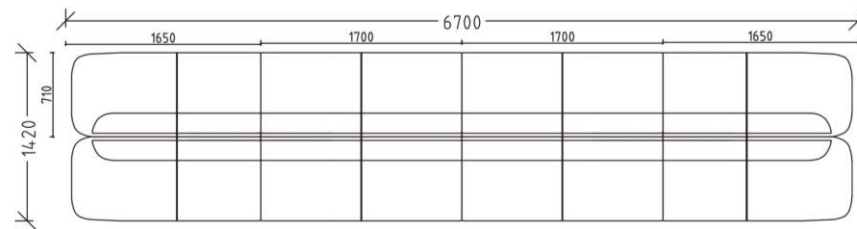

BOOMERANG SPECIFICATION