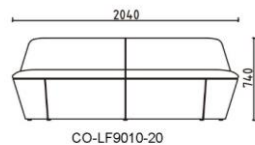

**BOOMERANG
SERIES**

offmax

CO-LF9011-20

BOOMERAGE

Allows modulation into an array of shapes to match your furnishing. Available in different width and height, it is ideal for achieving a perfect balance between privacy and visibility.

可隨意組合出多種不同形狀，具有不同的寬度及高度，輕鬆助你在私隱度和透明度之間達到理想的平衡。

BOOMERANG SPECIFICATION

BOOMERANG SPECIFICATION

CO-BRT9011-31

CO-BRT9011-30

CO-BRT9011-31

CO-BRT9011-10

CO-BRT9011-20