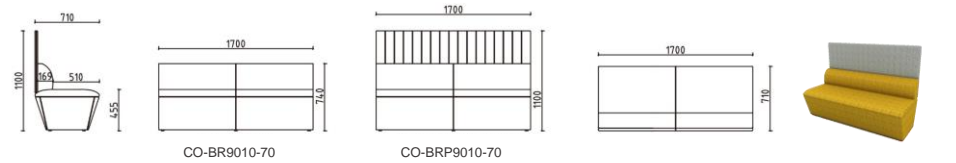

**BOOMERANG
SERIES**

offmax

CO-LF9011-20

BOOMERAGE

Allows modulation into an array of shapes to match your furnishing. Available in different width and height, it is ideal for achieving a perfect balance between privacy and visibility.

可隨意組合出多種不同形狀，具有不同的寬度及高度，輕鬆助你在私隱度和透明度之間達到理想的平衡。

BOOMERANG SPECIFICATION

BOOMERANG SPECIFICATION

CO-BRT9011-31

CO-BRT9011-30

CO-BRT9011-31

CO-BRT9011-10

CO-BRT9011-20