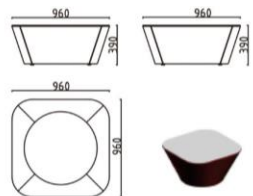

**BOOMERANG
SERIES**

offmax

CO-LF9011-20

BOOMERAGE

Allows modulation into an array of shapes to match your furnishing. Available in different width and height, it is ideal for achieving a perfect balance between privacy and visibility.

可隨意組合出多種不同形狀，具有不同的寬度及高度，輕鬆助你在私隱度和透明度之間達到理想的平衡。

BOOMERANG SPECIFICATION

BOOMERANG SPECIFICATION

CO-BRT9011-31

CO-BRT9011-30

CO-BRT9011-31

CO-BRT9011-10

CO-BRT9011-20