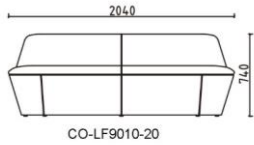

**BOOMERANG
SERIES**

offmax

CO-LF9011-20

BOOMERAGE

Allows modulation into an array of shapes to match your furnishing. Available in different width and height, it is ideal for achieving a perfect balance between privacy and visibility.

可隨意組合出多種不同形狀，具有不同的寬度及高度，輕鬆助你在私隱度和透明度之間達到理想的平衡。

BOOMERANG SPECIFICATION

BOOMERANG SPECIFICATION

CO-BRT9011-31

CO-BRT9011-30

CO-BRT9011-31

CO-BRT9011-10

CO-BRT9011-20