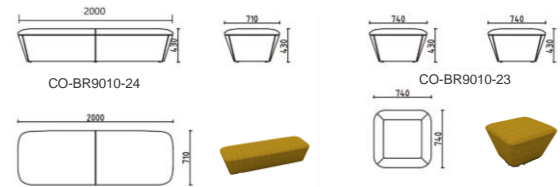

**BOOMERANG
SERIES**

offmax

CO-LF9011-20

BOOMERAGE

Allows modulation into an array of shapes to match your furnishing. Available in different width and height, it is ideal for achieving a perfect balance between privacy and visibility.

可隨意組合出多種不同形狀，具有不同的寬度及高度，輕鬆助你在私隱度和透明度之間達到理想的平衡。

BOOMERANG SPECIFICATION

BOOMERANG SPECIFICATION

CO-BRT9011-31

CO-BRT9011-30

CO-BRT9011-31

CO-BRT9011-10

CO-BRT9011-20