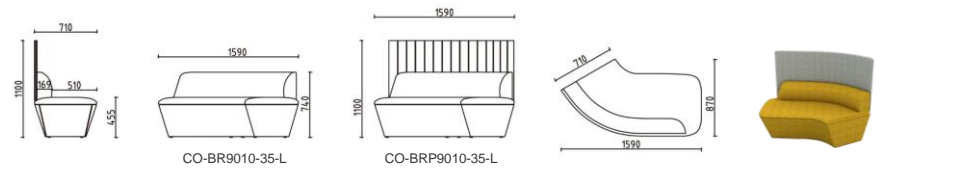

**BOOMERANG
SERIES**

offmax

CO-LF9011-20

BOOMERAGE

Allows modulation into an array of shapes to match your furnishing. Available in different width and height, it is ideal for achieving a perfect balance between privacy and visibility.

可隨意組合出多種不同形狀，具有不同的寬度及高度，輕鬆助你在私隱度和透明度之間達到理想的平衡。

BOOMERANG SPECIFICATION

BOOMERANG SPECIFICATION

CO-BRT9011-31

CO-BRT9011-30

CO-BRT9011-31

CO-BRT9011-10

CO-BRT9011-20