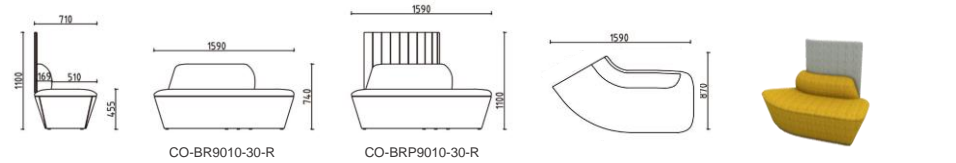

**BOOMERANG
SERIES**

offmax

CO-LF9011-20

BOOMERAGE

Allows modulation into an array of shapes to match your furnishing. Available in different width and height, it is ideal for achieving a perfect balance between privacy and visibility.

可隨意組合出多種不同形狀，具有不同的寬度及高度，輕鬆助你在私隱度和透明度之間達到理想的平衡。

BOOMERANG SPECIFICATION

BOOMERANG SPECIFICATION

CO-BRT9011-31

CO-BRT9011-30

CO-BRT9011-31

CO-BRT9011-10

CO-BRT9011-20