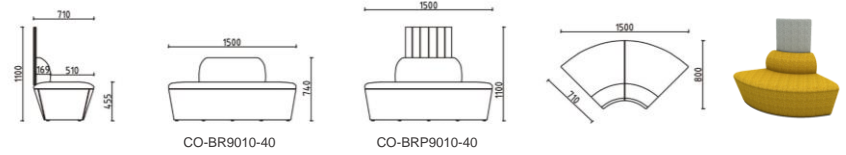

**BOOMERANG
SERIES**

offmax

CO-LF9011-20

BOOMERAGE

Allows modulation into an array of shapes to match your furnishing. Available in different width and height, it is ideal for achieving a perfect balance between privacy and visibility.

可隨意組合出多種不同形狀，具有不同的寬度及高度，輕鬆助你在私隱度和透明度之間達到理想的平衡。

BOOMERANG SPECIFICATION

BOOMERANG SPECIFICATION

CO-BRT9011-31

CO-BRT9011-30

CO-BRT9011-31

CO-BRT9011-10

CO-BRT9011-20