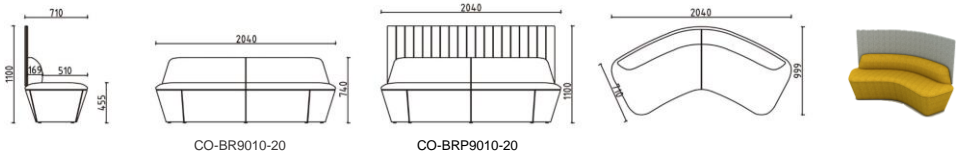

**BOOMERANG
SERIES**

offmax

CO-LF9011-20

BOOMERAGE

Allows modulation into an array of shapes to match your furnishing. Available in different width and height, it is ideal for achieving a perfect balance between privacy and visibility.

可隨意組合出多種不同形狀，具有不同的寬度及高度，輕鬆助你在私隱度和透明度之間達到理想的平衡。

BOOMERANG SPECIFICATION

BOOMERANG SPECIFICATION

CO-BRT9011-31

CO-BRT9011-30

CO-BRT9011-31

CO-BRT9011-10

CO-BRT9011-20