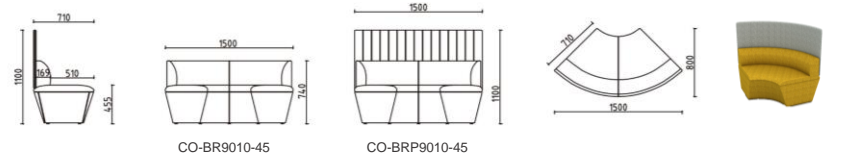

**BOOMERANG
SERIES**

offmax

CO-LF9011-20

BOOMERAGE

Allows modulation into an array of shapes to match your furnishing. Available in different width and height, it is ideal for achieving a perfect balance between privacy and visibility.

可隨意組合出多種不同形狀，具有不同的寬度及高度，輕鬆助你在私隱度和透明度之間達到理想的平衡。

BOOMERANG SPECIFICATION

BOOMERANG SPECIFICATION

CO-BRT9011-31

CO-BRT9011-30

CO-BRT9011-31

CO-BRT9011-10

CO-BRT9011-20