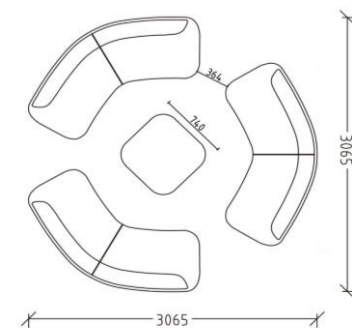

**BOOMERANG
SERIES**

offmax

CO-LF9011-20

BOOMERAGE

Allows modulation into an array of shapes to match your furnishing. Available in different width and height, it is ideal for achieving a perfect balance between privacy and visibility.

可隨意組合出多種不同形狀，具有不同的寬度及高度，輕鬆助你在私隱度和透明度之間達到理想的平衡。

BOOMERANG SPECIFICATION

BOOMERANG SPECIFICATION

CO-BRT9011-31

CO-BRT9011-30

CO-BRT9011-31

CO-BRT9011-10

CO-BRT9011-20