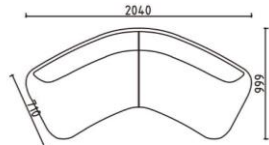

**BOOMERANG
SERIES**

offmax

CO-LF9011-20

BOOMERAGE

Allows modulation into an array of shapes to match your furnishing. Available in different width and height, it is ideal for achieving a perfect balance between privacy and visibility.

可隨意組合出多種不同形狀，具有不同的寬度及高度，輕鬆助你在私隱度和透明度之間達到理想的平衡。

BOOMERANG SPECIFICATION

BOOMERANG SPECIFICATION

CO-BRT9011-31

CO-BRT9011-30

CO-BRT9011-31

CO-BRT9011-10

CO-BRT9011-20