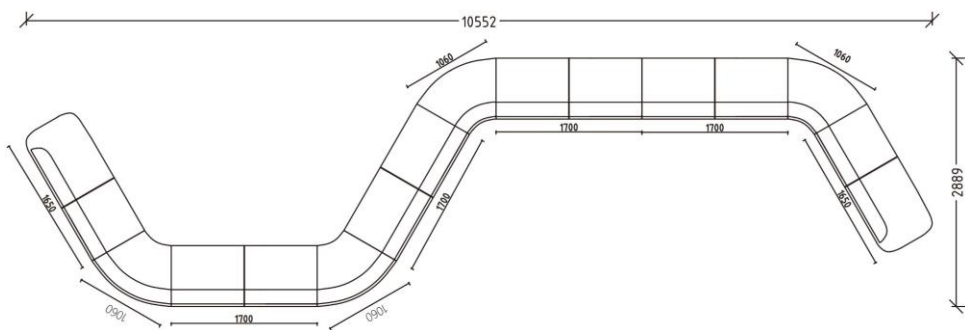

BOOMERANG SPECIFICATION