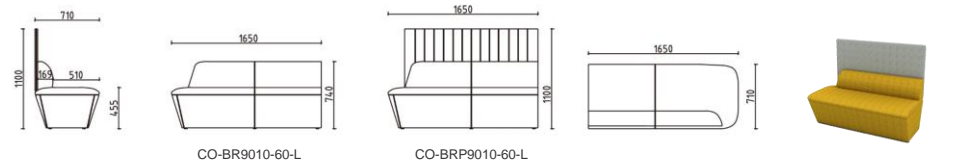

**BOOMERANG
SERIES**

offmax

CO-LF9011-20

BOOMERAGE

Allows modulation into an array of shapes to match your furnishing. Available in different width and height, it is ideal for achieving a perfect balance between privacy and visibility.

可隨意組合出多種不同形狀，具有不同的寬度及高度，輕鬆助你在私隱度和透明度之間達到理想的平衡。

BOOMERANG SPECIFICATION

BOOMERANG SPECIFICATION

CO-BRT9011-31

CO-BRT9011-30

CO-BRT9011-31

CO-BRT9011-10

CO-BRT9011-20