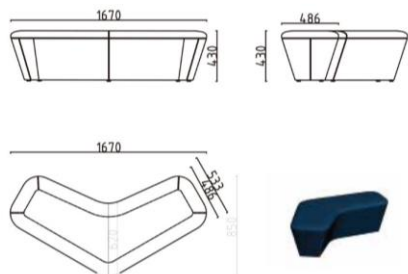

**BOOMERANG
SERIES**

offmax

CO-LF9011-20

BOOMERAGE

Allows modulation into an array of shapes to match your furnishing. Available in different width and height, it is ideal for achieving a perfect balance between privacy and visibility.

可隨意組合出多種不同形狀，具有不同的寬度及高度，輕鬆助你在私隱度和透明度之間達到理想的平衡。

BOOMERANG SPECIFICATION

BOOMERANG SPECIFICATION

CO-BRT9011-31

CO-BRT9011-30

CO-BRT9011-31

CO-BRT9011-10

CO-BRT9011-20