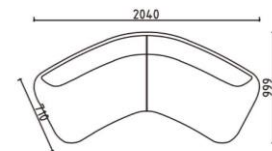

**BOOMERANG
SERIES**

offmax

CO-LF9011-20

BOOMERAGE

Allows modulation into an array of shapes to match your furnishing. Available in different width and height, it is ideal for achieving a perfect balance between privacy and visibility.

可隨意組合出多種不同形狀，具有不同的寬度及高度，輕鬆助你在私隱度和透明度之間達到理想的平衡。

BOOMERANG SPECIFICATION

BOOMERANG SPECIFICATION

CO-BRT9011-31

CO-BRT9011-30

CO-BRT9011-31

CO-BRT9011-10

CO-BRT9011-20