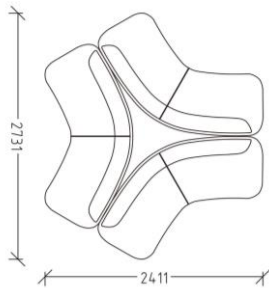

**BOOMERANG
SERIES**

offmax

CO-LF9011-20

BOOMERAGE

Allows modulation into an array of shapes to match your furnishing. Available in different width and height, it is ideal for achieving a perfect balance between privacy and visibility.

可隨意組合出多種不同形狀，具有不同的寬度及高度，輕鬆助你在私隱度和透明度之間達到理想的平衡。

BOOMERANG SPECIFICATION

BOOMERANG SPECIFICATION

CO-BRT9011-31

CO-BRT9011-30

CO-BRT9011-31

CO-BRT9011-10

CO-BRT9011-20