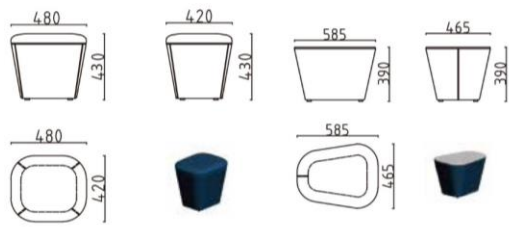

**BOOMERANG
SERIES**

offmax

CO-LF9011-20

BOOMERAGE

Allows modulation into an array of shapes to match your furnishing. Available in different width and height, it is ideal for achieving a perfect balance between privacy and visibility.

可隨意組合出多種不同形狀，具有不同的寬度及高度，輕鬆助你在私隱度和透明度之間達到理想的平衡。

BOOMERANG SPECIFICATION

BOOMERANG SPECIFICATION

CO-BRT9011-31

CO-BRT9011-30

CO-BRT9011-31

CO-BRT9011-10

CO-BRT9011-20