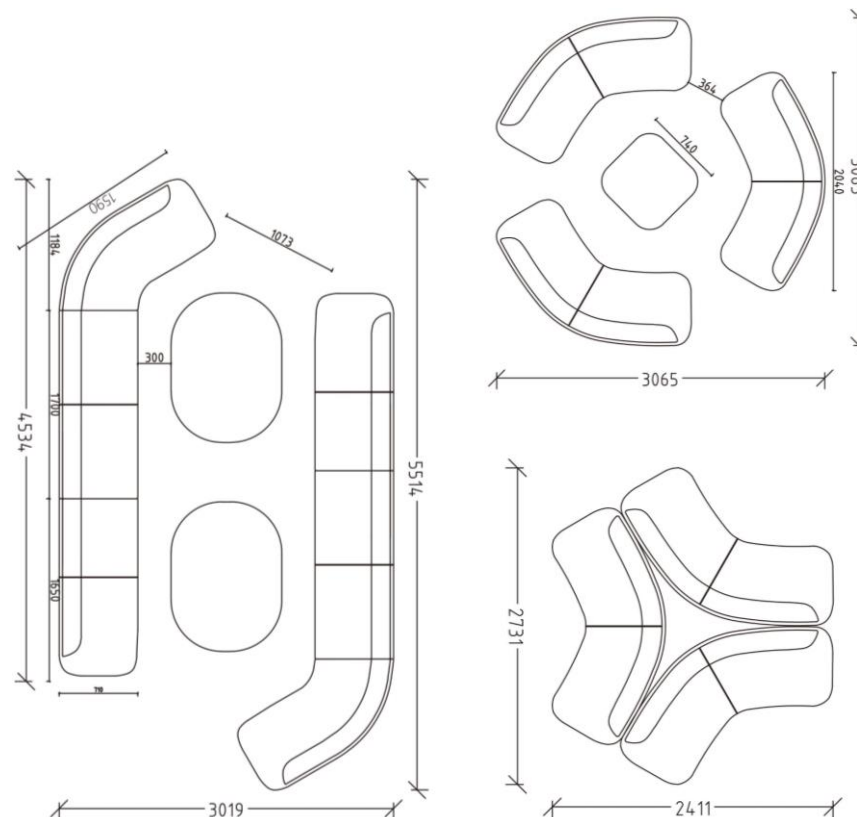

BOOMERANG SPECIFICATION