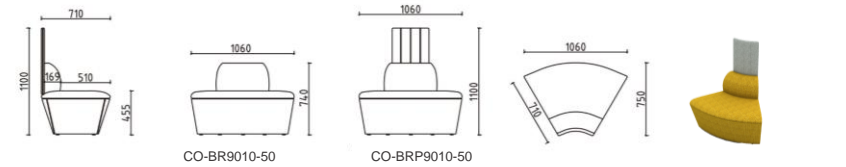

**BOOMERANG
SERIES**

offmax

CO-LF9011-20

BOOMERAGE

Allows modulation into an array of shapes to match your furnishing. Available in different width and height, it is ideal for achieving a perfect balance between privacy and visibility.

可隨意組合出多種不同形狀，具有不同的寬度及高度，輕鬆助你在私隱度和透明度之間達到理想的平衡。

BOOMERANG SPECIFICATION

BOOMERANG SPECIFICATION

CO-BRT9011-31

CO-BRT9011-30

CO-BRT9011-31

CO-BRT9011-10

CO-BRT9011-20